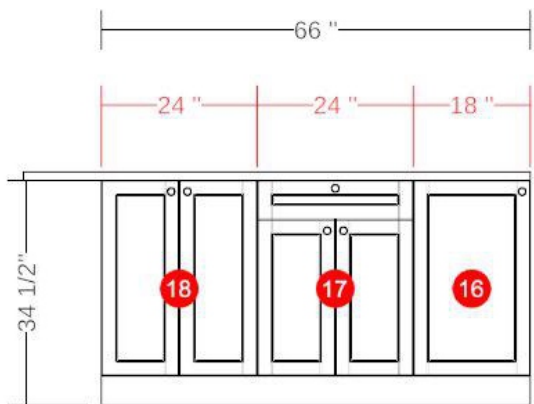

Front

Left

Back

Right

Projet : Demo	Date : 06/03/2026	Numéro :
Nom : Hector Boudreau	Designer : Hector Boudreau