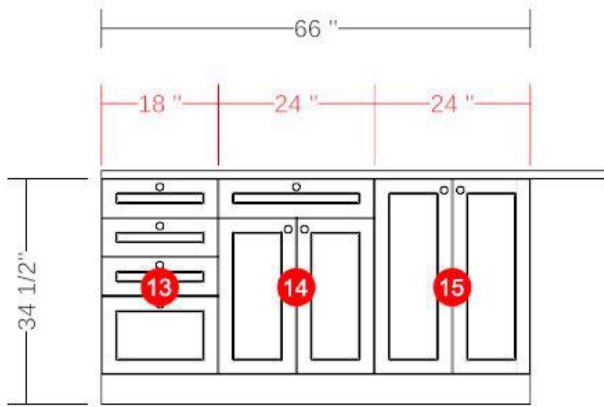

Front

Left

Back

Right

Projet : Demo	Date : 06/03/2026	Numéro :
Nom : Hector Boudreau	Designer : Hector Boudreau