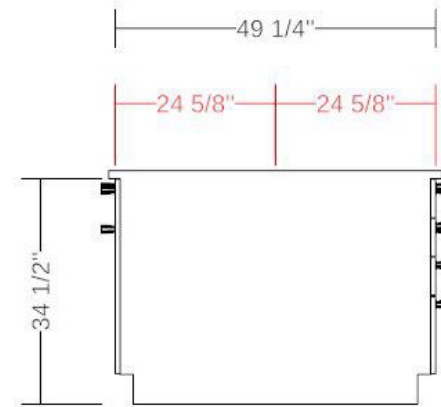

Front

Left

Back

Right

Projet : Demo	Date : 06/03/2026	Numéro :
Nom : Hector Boudreau	Designer : Hector Boudreau