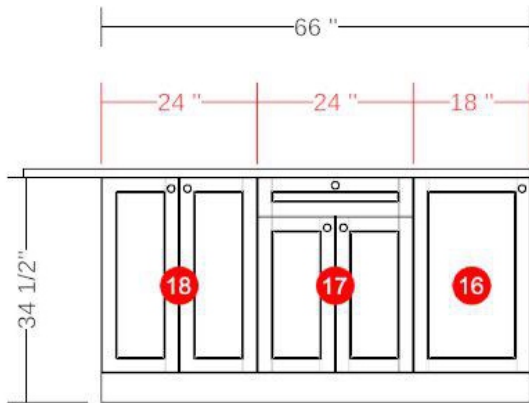

Back

Right

Projet : Demo	Date : 06/03/2026	Numéro :
Nom : Hector Boudreau	Designer : Hector Boudreau	

#	QTY	CODE	DESCRIPTION	PRICE	TOTAL
0	1	KUI-BLSH3333-11	CABINET: One-door corner base kitchen cabinet Cabinet door shaker / BL W33 x H34 1/2x D33	409\$	409.00\$
1/15/18	3	KUI-BH24-2-11	CABINET: Two-door base kitchen cabinet Cabinet door shaker / BL W24 x H34 1/2x D23 7/8	279\$	837.00\$
2	1	KUI-BHS3336-2-11	CABINET: Base kitchen cabinet for 30 Farmhouse sink Cabinet door shaker / BL W36 x H34 1/2x D23 3/4	439\$	439.00\$
3/13	2	KUI-4DB18-11	CABINET: Four-drawer base kitchen cabinet Cabinet door shaker / BL W18 x H34 1/2x D23 7/8	499\$	998.00\$
4	1	KUI-W3315-11	CABINET: Two-door over-the-fridge kitchen cabinet Cabinet door shaker / BL W33 x H15 x D12 7/8	219\$	219.00\$
5	1	KUI-HD3DB30-11	CABINET: 2-door and 3-drawer pantry Cabinet door shaker / BL W30 x H84 x D23 7/8	1248\$	1248.00\$
6	1	KUI-BDMW24-11	CABINET: Base kitchen cabinet with microwave shelf Cabinet door shaker / BL W24 x H34 1/2x D23 7/8	349\$	349.00\$
7	1	KUI-3DB30-11	CABINET: Three-drawer base kitchen cabinet Cabinet door shaker / BL W30 x H34 1/2x D23 7/8	629\$	629.00\$
8	1	KUI-WDC2430-11	CABINET: One-door wall kitchen cabinet Cabinet door shaker / BL W24 x H30 x D23 7/8	349\$	349.00\$
9/10	2	KUI-W1230-11GL	CABINET: One frosted glass door wall kitchen cabinet Reversible glass cabinet door / BL W12 x H30 x D12 7/8	259\$	518.00\$
11/12	2	KUI-W1530-11	CABINET: One-door wall kitchen cabinet Cabinet door shaker / BL W15 x H30 x D12 7/8	199\$	398.00\$
14/17	2	KUI-BD24-2-11	CABINET: One-door and one-drawer base kitchen cabinet Cabinet door shaker / BL W24 x H34 1/2x D23 7/8	339\$	678.00\$
16	1	KUI-BH18-11	CABINET: One-door base kitchen cabinet Cabinet door shaker / BL W18 x H34 1/2x D23 7/8	219\$	219.00\$